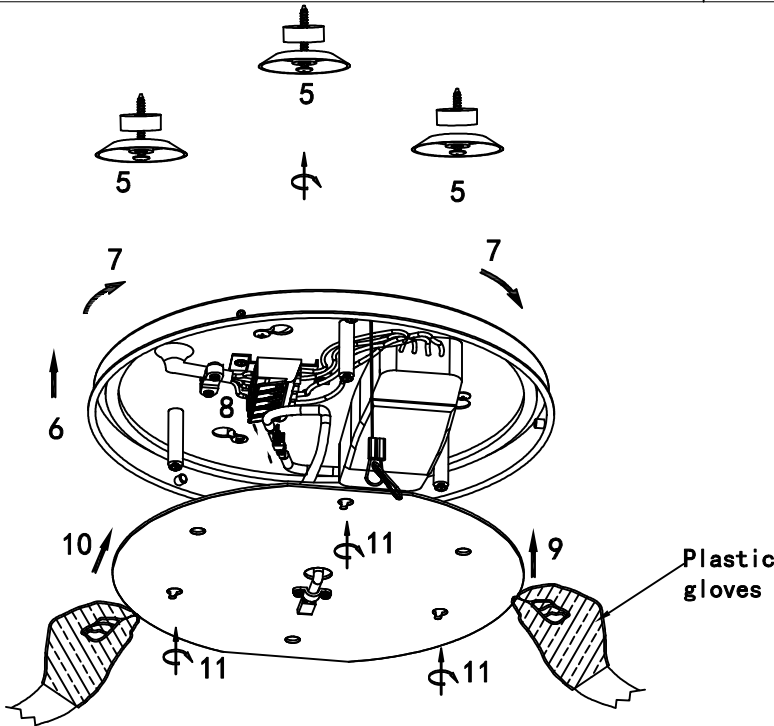

DC Light ApS
 Handverkerbyen 10
 DK-2670 Greve
 Denmark

Rondo LED Ceiling

EN60598/CEM2001/108/CE

Power: 230V~50Hz
 IK06-IP44
 Temp: -20° c/50° c
 Socket: LED-Platta
 Lightsource: LED
 20W/30W/40W PMMA
 Diffuser/ALU House

Option -No Up Light:

- A: Remove paper from rubber ring
- B: Open the diffuser frame and put the rubber ring glow side to top of the opal edge
- C: Close the diffuser frame to the body