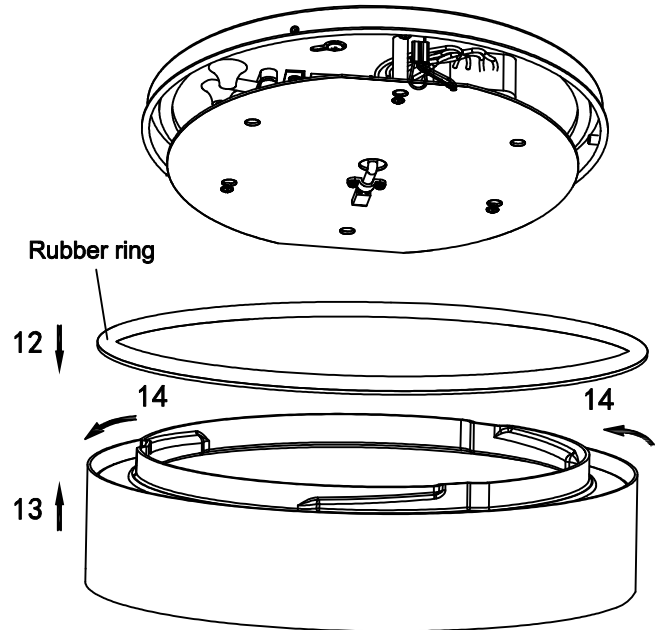

DC Light ApS
 Handverkerbyen 10
 DK-2670 Greve
 Denmark

Rondo LED Ceiling

EN60598/CEM2001/108/CE

Power: 230V~50Hz
 IK06-IP44
 Temp: -20° c/50° c
 Socket: LED-Platta
 Lightsource: LED
 20W/30W/40W PMMA
 Diffuser/ALU House

Option -No Up Light:

- A: Remove paper from rubber ring
- B: Open the diffuser frame and put the rubber ring glow side to top of the opal edge
- C: Close the diffuser frame to the body