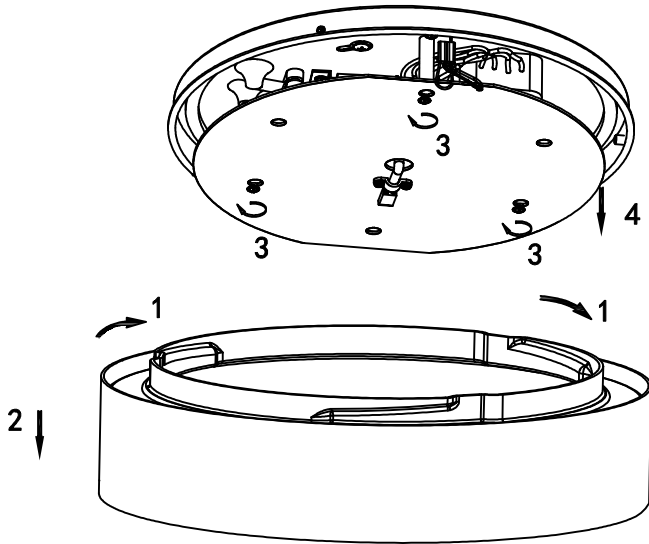

DC Light ApS
 Handverkerbyen 10
 DK-2670 Greve
 Denmark

Rondo LED Ceiling

EN60598/CEM2001/108/CE

Power: 230V~50Hz
 IK06-IP44
 Temp: -20° c/50° c
 Socket: LED-Platta
 Lightsource: LED
 20W/30W/40W PMMA
 Diffuser/ALU House

Option -No Up Light:

- A: Remove paper from rubber ring
- B: Open the diffuser frame and put the rubber ring glow side to top of the opal edge
- C: Close the diffuser frame to the body