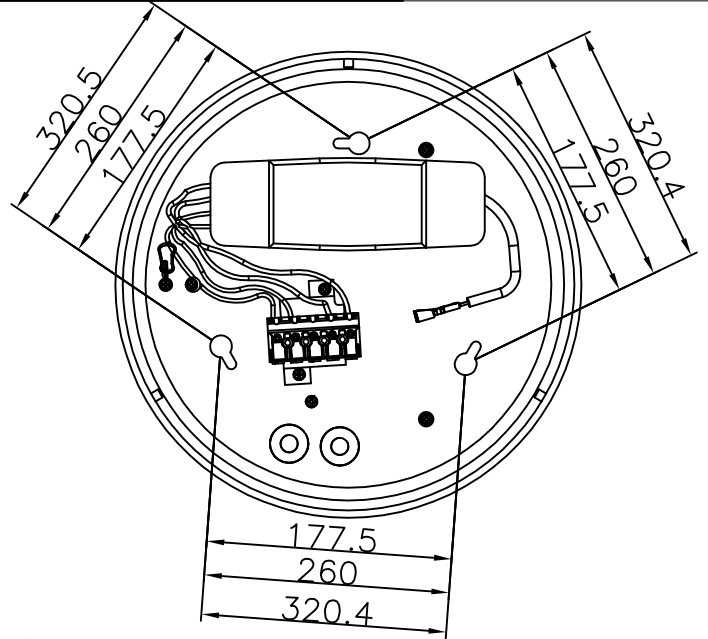

DC Light ApS
 Handverkerbyen 10
 DK-2670 Greve
 Denmark

Rondo LED Ceiling

EN60598/CEM2001/108/CE

Power: 230V~50Hz
 IK06-IP44
 Temp: -20° c/50° c
 Socket: LED-Platta
 Lightsource: LED
 20W/30W/40W PMMA
 Diffuser/ALU House

Option -No Up Light:

- A: Remove paper from rubber ring
- B: Open the diffuser frame and put the rubber ring glow side to top of the opal edge
- C: Close the diffuser frame to the body